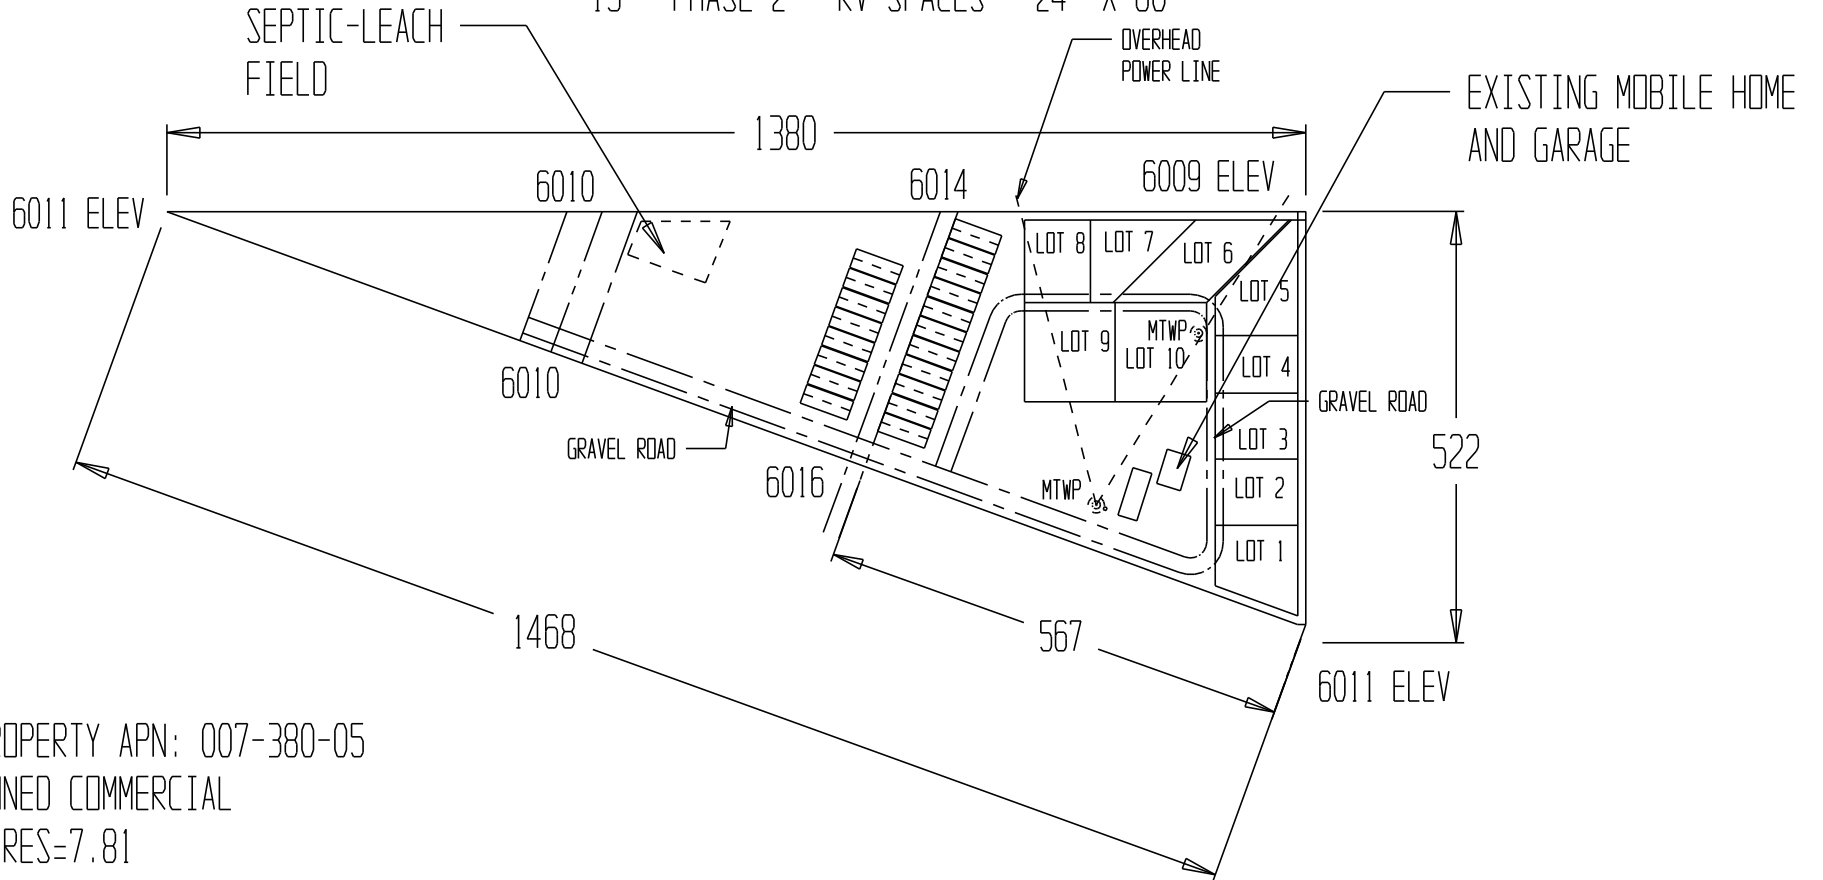

SILVER STATE PROPERTY GROUP LLC
DIAMOND VALLEY RV PARK
EUREKA, NV 89316

PHASE 1
10 - MOBILE HOME SPACES 6k- 8k SQ/FT
19 - PHASE 2 - RV SPACES - 24' X 60'

PROPERTY APN: 007-380-05
ZONED COMMERCIAL
ACRES=7.81

01/17/18 RB